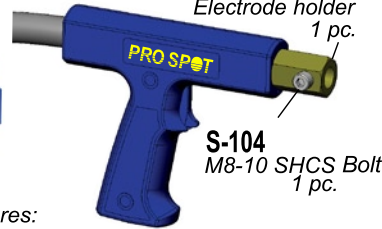

Multi task welder Including:

- Handle
- Tool cart with tool tray, handle, storage shelf
- Operating Instructions,
- 8' (2.4m) out put welding cable
- 6' (1.8m) out put ground cable
- 30' (9.1m) long Input cable
- Available in 220 or 400V 1-phase input

ELECTRICAL PLUG IS NOT INCLUDED

Single Spot Gun, complete 1 pc.

PS-3201-2 PS-1113-2
Electrode holder 1 pc.