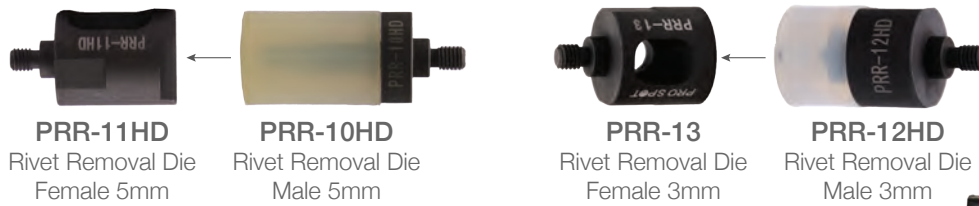

RIVETER DIE KIT JLR

SA-9024

APPLICATION DIES

REMOVAL DIES

ACCESSORIES