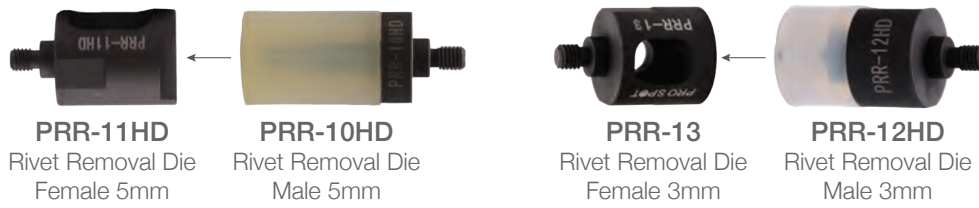

RIVETER DIE KIT FORD

SA-9015

APPLICATION DIES

REMOVAL DIES

ACCESSORIES