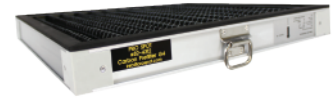

**Included Parts**

69-0002 Power Cord  
110V only

1 ea.

82-4311 : Mini Pleat Hepa Filter

1 ea.

69-0135 Power Cord  
220V only

1 ea.

82-4312 : Carbon Pre Filter