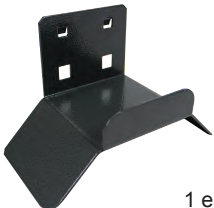

## Mounting Accessories

**S-1212:** Nut Screw #12 X 1/2", ZINC)

20 ea.

**52-3211:** Tool board Nut

20 ea.

**90-0197:** Single Hook

5 ea.

**90-0198:** Tool Board Attachment

2 ea.

**90-0199:** Gun Hook (2)

2 ea.

**90-0211:** Snap Hook

3 ea.

**90-0243:** Cable Hook

1 ea.

**90-0207:** Heat Gun/ Drill Hook